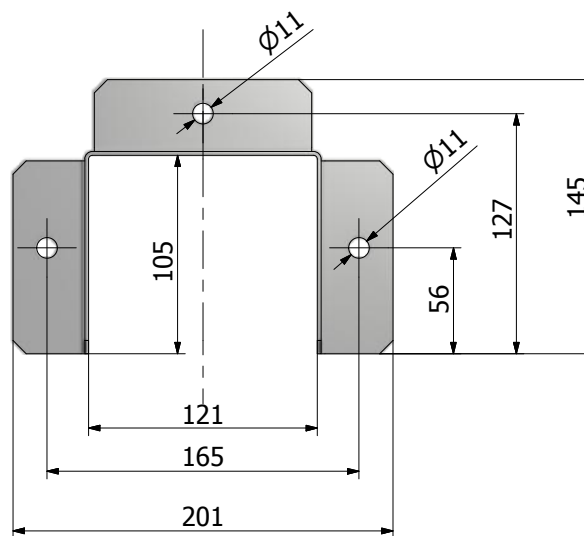

WIDOK2 ( 1 :2 )

Drawed:	Krzysztof Podogrodzki	2013-09-11	Copyright:
Checked:	Waldemar Myśliński		
Page 1 / 1	Surname and first name:	Date	Signature
Scale: 1: 4	Product: Catalogue no: STOPA METALOWA 121X121 OTWARTA	VOLUME: 122585 mm <sup>3</sup>	
			110913