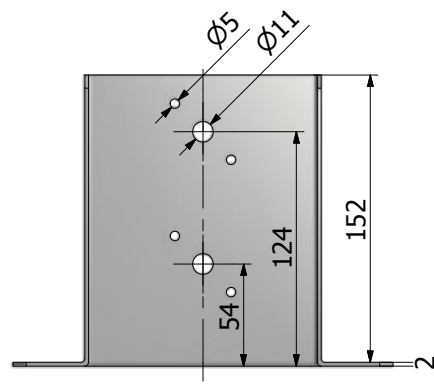

WIDOK2 ( 1 :2 )

Drawed:	Krzysztof Podogrodzki	2013-09-11	Copyright:
Checked:	Waldemar Myśliński		
Page 1 / 1	Surname and first name:	Date	Signature
Scale: 1: 4	Product: Catalogue no: STOPA METALOWA 121X121 OTWARTA	VOLUME: 122585 mm <sup>3</sup>	
			110913