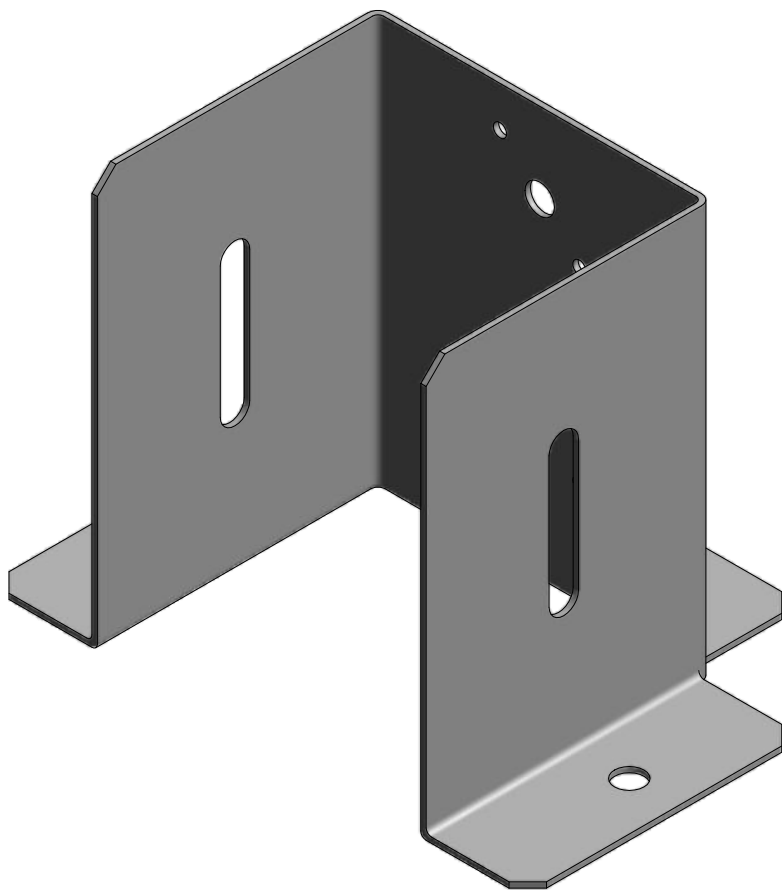

WIDOK2 ( 1 :2 )

Drawed:	Krzysztof Podogrodzki	2013-09-11	Copyright:
Checked:	Waldemar Myśliński		
Page 1 / 1	Surname and first name:	Date	Signature
Scale: 1: 4	Product: Catalogue no: STOPA METALOWA 121X121 OTWARTA	VOLUME: 122585 mm <sup>3</sup>	
			110913