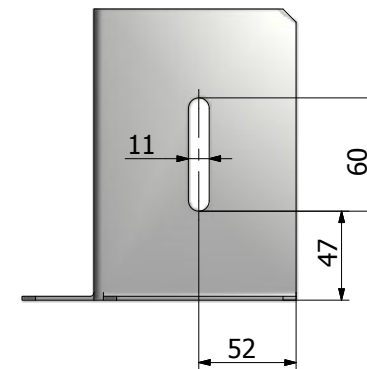

WIDOK2 ( 1 :2 )

Drawed:	Krzysztof Podogrodzki	2013-09-11	Copyright:
Checked:	Waldemar Myśliński		
Page 1 / 1	Surname and first name:	Date	Signature
Scale: 1: 4	Product: Catalogue no: STOPA METALOWA 121X121 OTWARTA	VOLUME: 122585 mm <sup>3</sup>	
			110913