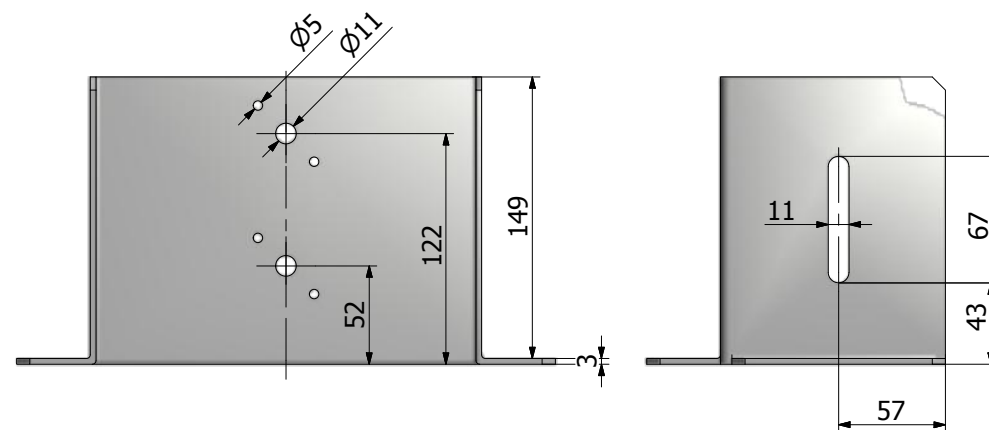

WIDOK2 ( 1 :2 )

Drawed:	Krzysztof Podogrodzki	2013-09-11	Copyright:
Checked:	Waldemar Myśliński		
Page 1 / 1	Surname and first name:	Date	Signature
Scale: 1 : 4	Product: Catalogue no: STOPA METALOWA 201X201 OTWARTA	VOLUME: 239988 mm <sup>3</sup>	
			110913