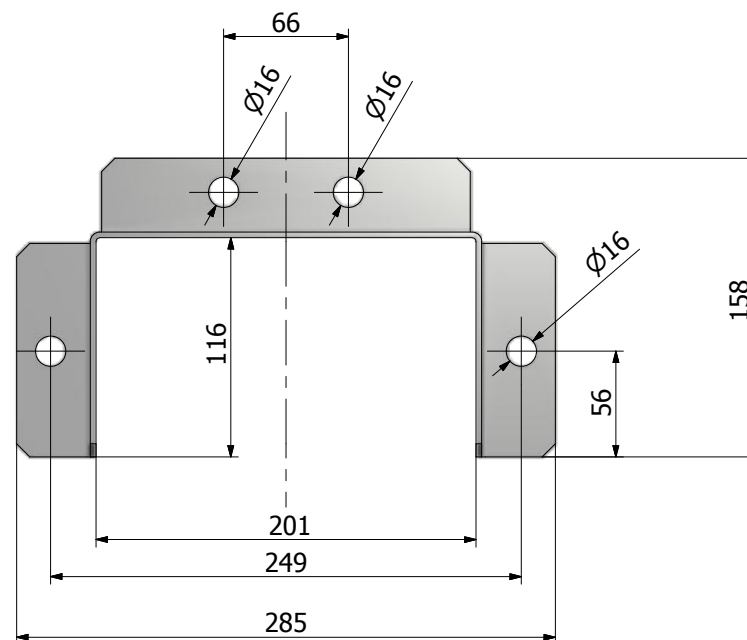

WIDOK2 ( 1 :2 )

Drawed:	Krzysztof Podogrodzki	2013-09-11	Copyright:
Checked:	Waldemar Myśliński		
Page 1 / 1	Surname and first name:	Date	Signature
Scale: 1 : 4	Product: Catalogue no: STOPA METALOWA 201X201 OTWARTA	VOLUME: 239988 mm <sup>3</sup>	
			110913