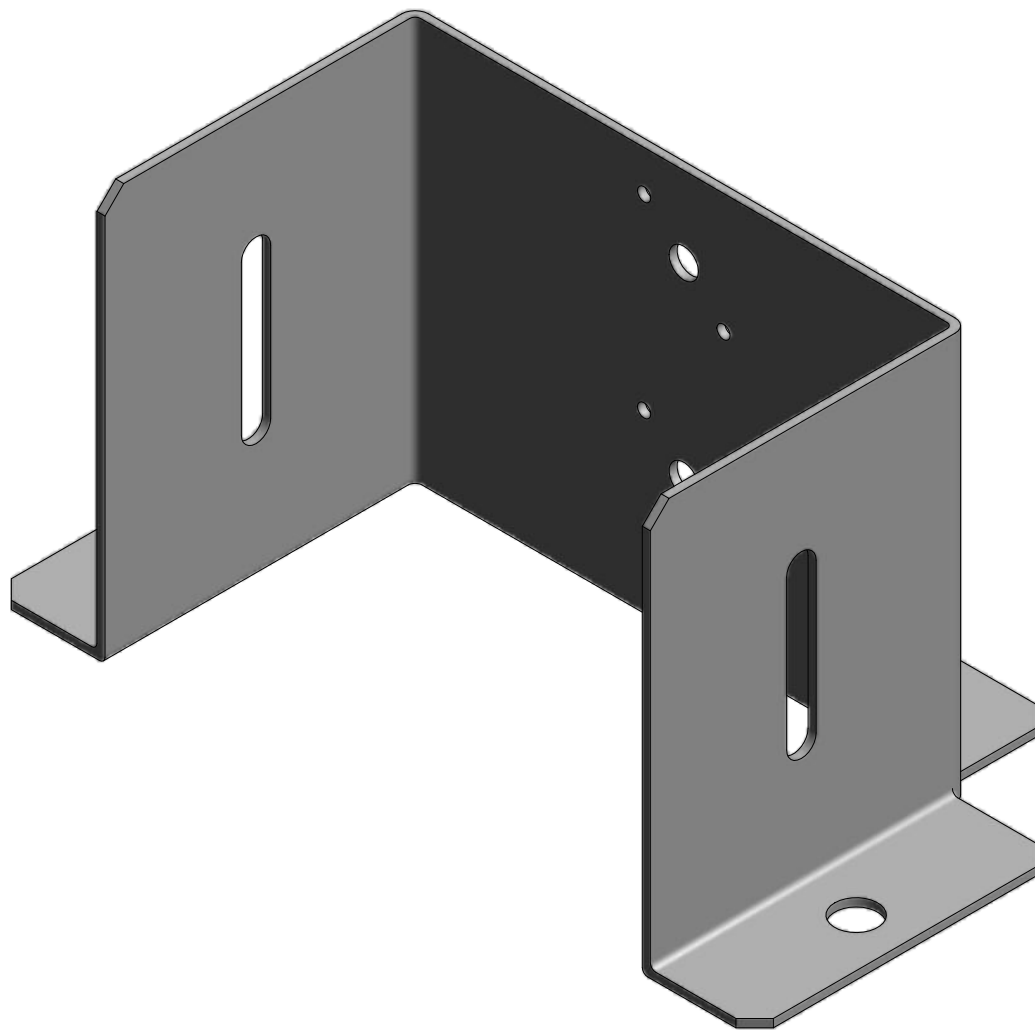

WIDOK2 ( 1 :2 )

Drawed:	Krzysztof Podogrodzki	2013-09-11	Copyright:
Checked:	Waldemar Myśliński		
Page 1 / 1	Surname and first name:	Date	Signature
Scale: 1 : 4	Product: Catalogue no: STOPA METALOWA 201X201 OTWARTA	VOLUME: 239988 mm <sup>3</sup>	
			110913