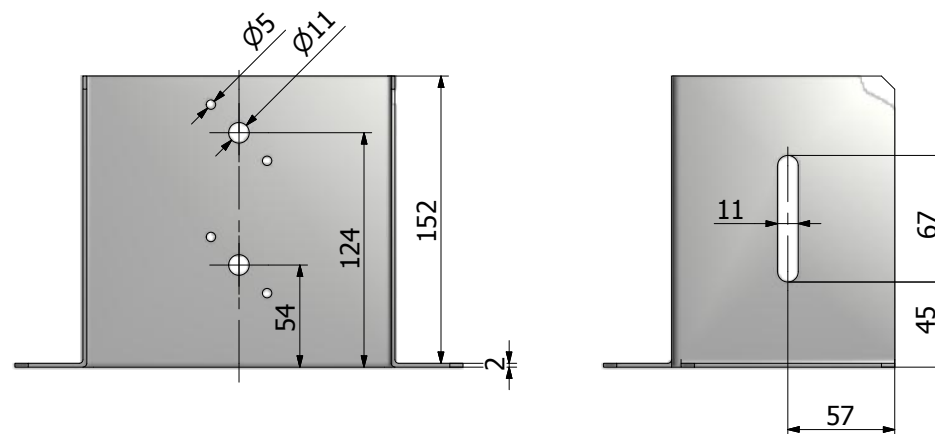

WIDOK2 (1 :2)

Drawn:	Krzysztof Podogrodzki	2013-09-11	Copyright:
Checked:	Waldemar Myśliński		
Page 1 / 1	Surname and first name:	Date	Signature
Scale: 1: 4	Product: Catalogue no: STOPA METALOWA 161X161 OTWARTA	VOLUME: 143852 mm ³	
			110913