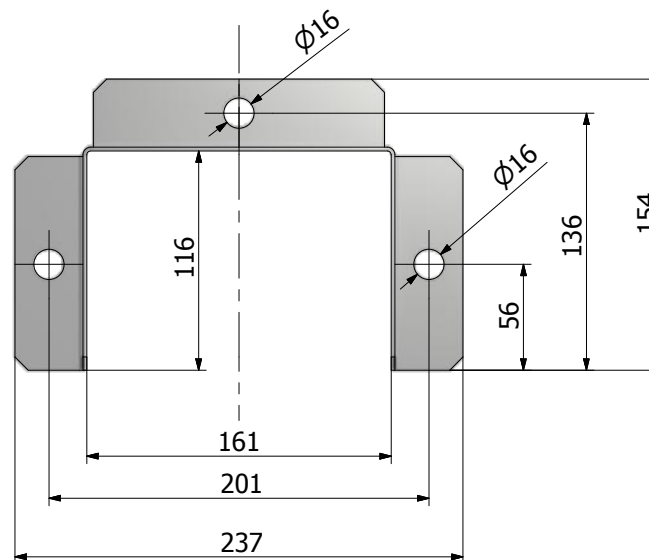

WIDOK2 (1 :2)

Drawn:	Krzysztof Podogrodzki	2013-09-11	Copyright:
Checked:	Waldemar Myśliński		
Page 1 / 1	Surname and first name:	Date	Signature
Scale: 1: 4	Product: Catalogue no: STOPA METALOWA 161X161 OTWARTA	VOLUME: 143852 mm ³	
			110913