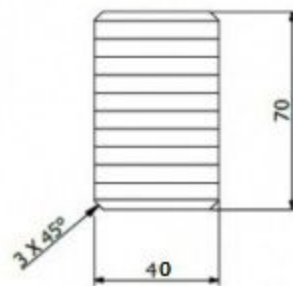

A-A (1 : 2)

Drawn:	Krzysztof Podogrodzki	2014-02-07		Copyright:
Checked:	Waldemar Myśliński			
Page 1 / 1	Surname and first name:	Date	Signature	
Scale: 1 : 10	Product: Catalogue no: R2034 44x70x1800			VOLUME: 5702201 mm ³