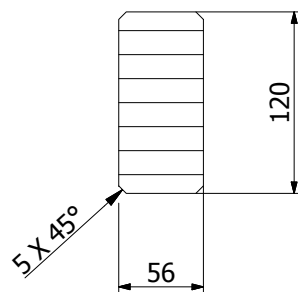

A-A (1 : 5)

Drawed:	Krzysztof Podogrodzki	2014-01-29		Copyright:
Checked:	Waldemar Myśliński			
Page 1 / 1	Surname and first name:	Date	Signature	
Scale: 1: 20	Product: Catalogue no: R12000 56x120x5000			VOLUME: 33593599 mm ³
				000000