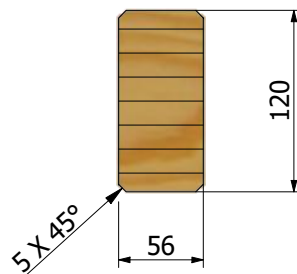

A-A (1 : 5)

Drawn	Krzysztof Podogrodzki	2014-01-29		Copyright:
Checked	Waldemar Myśliński	2014-01-29		Jagram-Pro S.A. ul. Leśna 16 14-240 Susz Poland www.jagram.pl
Page 1 / 1	Surname and first name	Date	Signature	
Scale: 1 : 15	Catalogue no: Index:		Product: R12000 56x120x4100	
				110714-000000-0