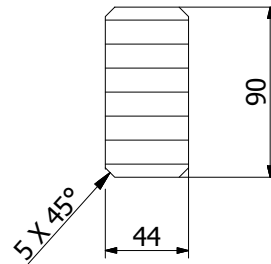

A-A (1 : 4)

Drawn:	Krzysztof Podogrodzki	2014-01-28		Copyright:
Checked:	Waldemar Myśliński			
Page 1 / 1	Surname and first name:	Date	Signature	
Scale: 1: 20	Product: Catalogue no: R5800 44x90x4800			VOLUME: 19339970 mm ³
				000000