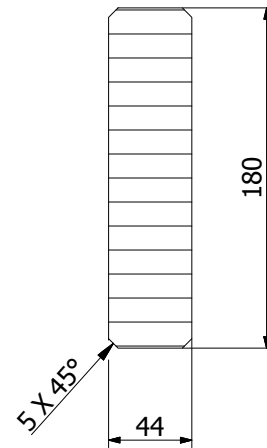

A-A (1 : 4)

Drawed:	Krzysztof Podogrodzki	2014-01-28		Copyright:
Checked:	Waldemar Myśliński			
Page 1 / 1	Surname and first name:	Date	Signature	
Scale: 1: 25	Product: Catalogue no: R5800 44x180x6000			VOLUME: 49545625 mm ³
				000000