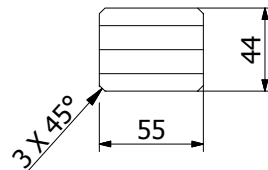

F-F (1 : 10)

G-G (1 : 10)

H-H (1 : 4)

J-J (1 : 4)

K-K (1 : 4)

Drawed:	Krzysztof Podogrodzki	2013-05-13	Copyright:	
Checked:	Waldemar Myśliński		Jagram-Pro S.A. ul.Leśna 16 14-240 Susz Poland www.jagram.pl	
Page 7 / 11	Surname and first name:	Date		Signature
Scale: 1: 20	Product: Catalogue no: VALENCJA BRONOWO			VOLUME: