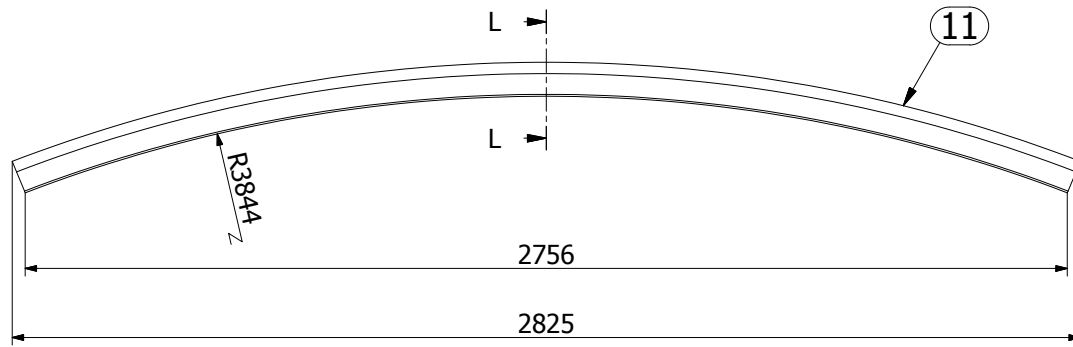

F-F (1 : 10)

G-G (1 : 10)

H-H (1 : 4)

J-J (1 : 4)

K-K (1 : 4)

Drawed:	Krzysztof Podogrodzki	2013-05-13	Copyright:	
Checked:	Waldemar Myśliński		Jagram-Pro S.A. ul.Leśna 16 14-240 Susz Poland www.jagram.pl	
Page 7 / 11	Surname and first name:	Date		Signature
Scale: 1: 20	Product: Catalogue no: VALENCJA BRONOWO			VOLUME: