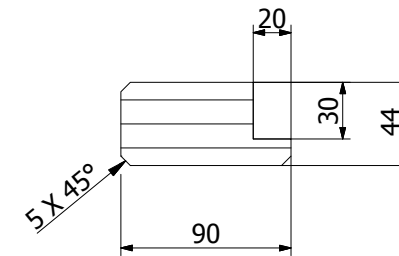

M-M (1 : 4)

Drawn:	Krzysztof Podogrodzki	2013-05-13		Copyright:
Checked:	Waldemar Myśliński			Jagram-Pro S.A. ul.Leśna 16 14-240 Susz Poland www.jagram.pl
Page 8 / 11	Surname and first name:	Date	Signature	
Scale: 1: 20	Product: Catalogue no: VALENCJA BRONOWO			VOLUME: