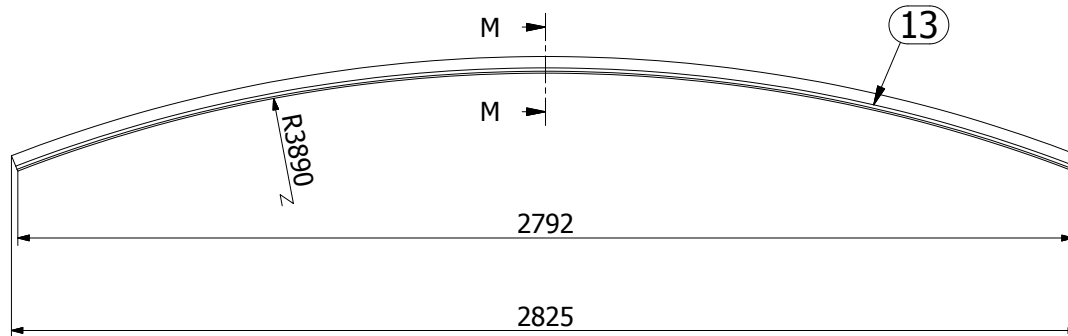

L-L (1 : 4)

Drawn:	Krzysztof Podogrodzki	2013-05-13		Copyright:
Checked:	Waldemar Myśliński			Jagram-Pro S.A. ul.Leśna 16 14-240 Susz Poland www.jagram.pl
Page 8 / 11	Surname and first name:	Date	Signature	
Scale: 1: 20	Product: Catalogue no: VALENCJA BRONOWO			VOLUME: