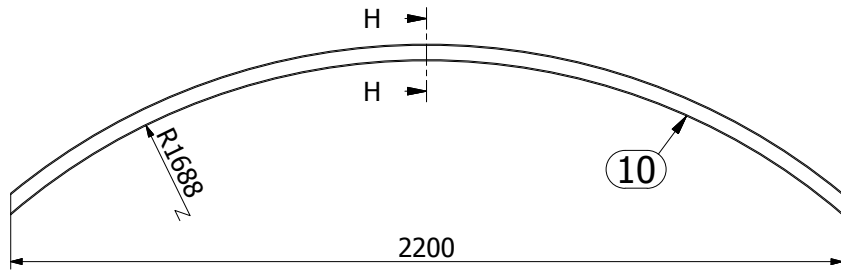

J-J (1 : 4)

Drawed:	Krzysztof Podogrodzki	2013-05-13	Copyright:	
Checked:	Waldemar Myśliński		Jagram-Pro S.A. ul.Leśna 16 14-240 Susz Poland www.jagram.pl	
Page 7 / 11	Surname and first name:	Date		Signature
Scale: 1: 20	Product: Catalogue no: VALENCJA BRONOWO			VOLUME: