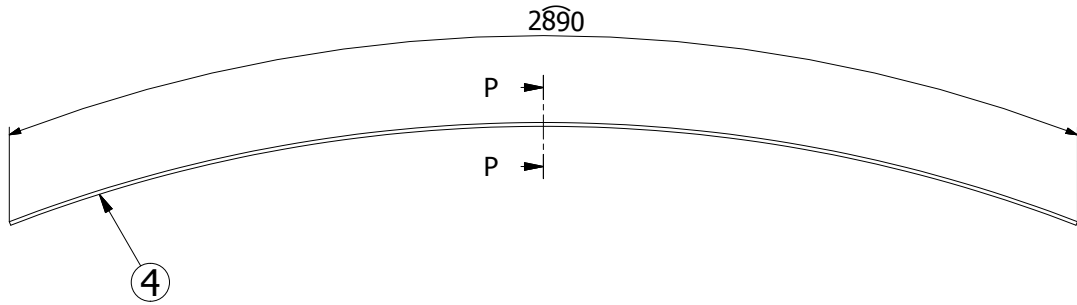

P-P (1 : 4)

N-N (1 : 4)

Drawn:	Krzysztof Podogrodzki	2013-05-13		Copyright:
Checked:	Waldemar Myśliński			Jagram-Pro S.A. ul.Leśna 16 14-240 Susz Poland www.jagram.pl
Page 10 / 11	Surname and first name:	Date	Signature	
Scale: 1: 20	Product: Catalogue no: VALENCJA BRONOWO			VOLUME: