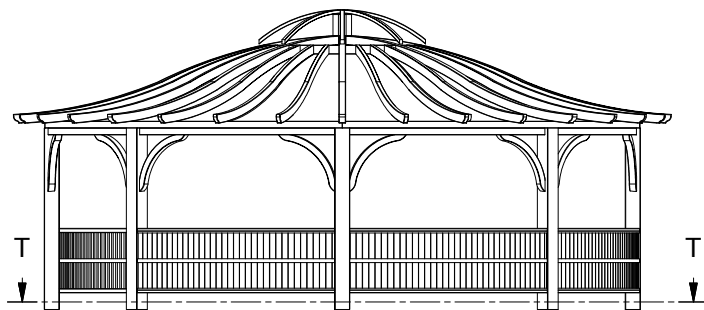

Drawed:	Krzysztof Podogrodzki	2013-05-13		Copyright:
Checked:	Waldemar Myśliński			Jagram-Pro S.A. ul.Leśna 16 14-240 Susz Poland www.jagram.pl
Page 11 / 11	Surname and first name:	Date	Signature	
Scale: 1: 100	Product: Catalogue no: VALENCJA BRONOWO			VOLUME: