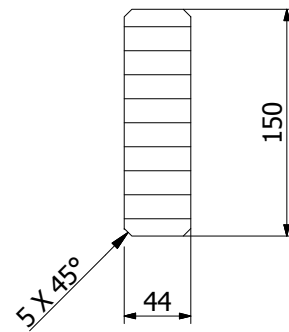

A-A ( 1 : 5 )

Drawed:	Krzysztof Podogrodzki	2014-01-30		Copyright:
Checked:	Waldemar Myśliński			
Page 1 / 1	Surname and first name:	Date	Signature	
Scale: 1: 20	Product: Catalogue no: R5800 44x150x4800			VOLUME: 32387678 mm <sup>3</sup>
				000000