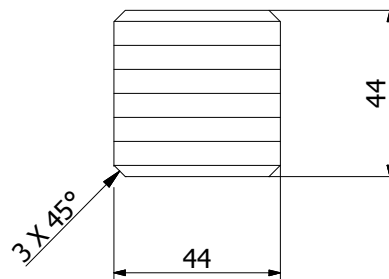

A-A (1 : 2)

Drawed:	Krzysztof Podogrodzki	2014-01-30		Copyright:
Checked:	Waldemar Myśliński			
Page 1 / 1	Surname and first name:	Date	Signature	
Scale: 1: 10	Product: Catalogue no: R2034 44x44x1800			VOLUME: 3573431 mm ³
				000000