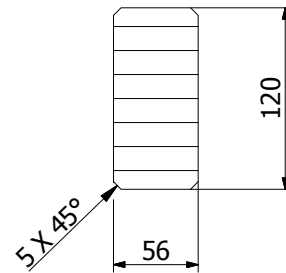

A-A ( 1 : 5 )

Drawed:	Krzysztof Podogrodzki	2014-01-30	Copyright:
Checked:	Waldemar Myśliński		
Page 1 / 1	Surname and first name:	Date	Signature
Scale: 1: 20	Product: Catalogue no: OMEGA 1-2 R5740R5740 56x120x5000	VOLUME: 33884751 mm <sup>3</sup>	
000000			