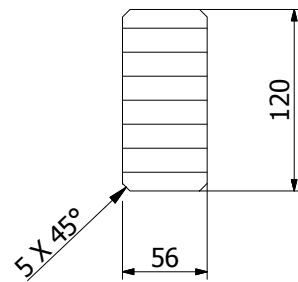

A-A (1 : 5)

Drawed:	Krzysztof Podogrodzki	2014-01-30		Copyright:
Checked:	Waldemar Myśliński			
Page 1 / 1	Surname and first name:	Date	Signature	
Scale: 1: 20	Product: Catalogue no: OMEGA 1-2 R5740R5740 56x120x4500			VOLUME: 30549750 mm ³
				000000