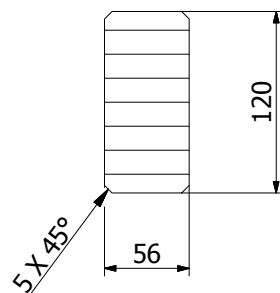

A-A (1 :5)

Drawed:	Krzysztof Podogrodzki	2014-01-30		Copyright:
Checked:	Waldemar Myśliński			
Page 1 / 1	Surname and first name:	Date	Signature	
Scale: 1: 20	Product: Catalogue no: OMEGA 1-2 R5740R5740 56x120x4100			VOLUME: 27881971 mm ³
				000000