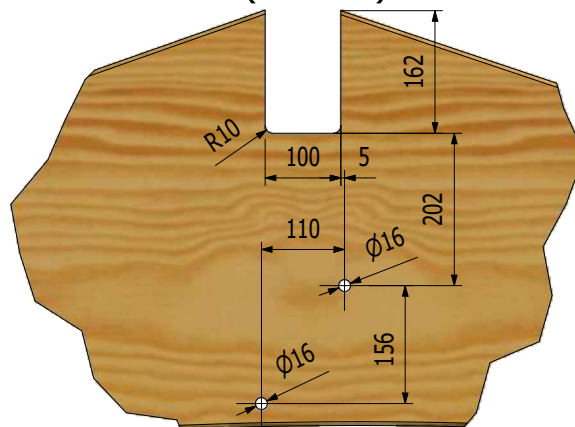

B (1 : 10)

A (1 : 10)

| | | | | |
|---------|------------------------|------------|-----------|--|
| Drawn | Krzysztof Podogrodzki | 10.03.2009 | | Copyright: |
| Checked | Waldemar Myśliński | 10.03.2009 | | Jagram-Pro S.A. ul. Leśna 16 14-240 Susz Poland www.jagram.pl |
| Page | Surname and first name | Date | Signature | |
| 6/22 | | | | |
| Scale: | Catalogue no: | | | |
| 1:25 | Index: | | | |
| | Product: REVELATIO 2 | | | 121020-000000-00 |