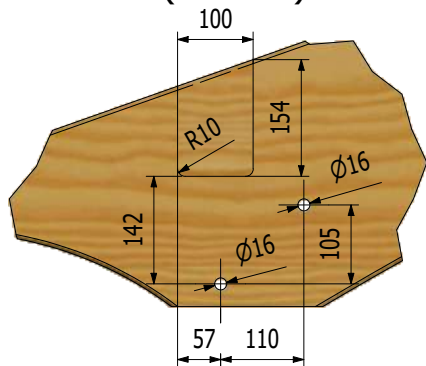

B (1 : 10)

A (1 : 10)

| | | | | |
|---------|------------------------|------------|-----------|--|
| Drawn | Krzysztof Podogrodzki | 10.03.2009 | | Copyright: |
| Checked | Waldemar Myśliński | 10.03.2009 | | Jagram-Pro S.A. ul. Leśna 16 14-240 Susz Poland www.jagram.pl |
| Page | Surname and first name | Date | Signature | |
| 6/22 | | | | |
| Scale: | Catalogue no: | | | |
| 1:25 | Index: | | | |
| | Product: REVELATIO 2 | | | 121020-000000-00 |