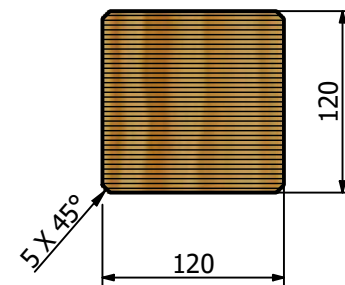

A-A (1 : 5)

B (1 : 5)

Drawn	Patryk Gapys			Copyright:
Checked	Waldemar Myśliński			Jagram-Pro S.A. ul. Leśna 16 14-240 Susz Poland www.jagram.pl
Page 1 / 1	Surname and first name	Date	Signature	
Scale: 1 : 10	Catalogue no:	Index:		21.06.22
	Product: kantówka 120x120x2200			