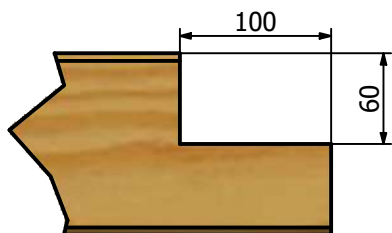

A-A (1 : 5)

B (1 : 5)

Drawn	Patryk Gapys			Copyright:
Checked	Waldemar Myśliński			Jagram-Pro S.A. ul. Leśna 16 14-240 Susz Poland www.jagram.pl
Page 1 / 1	Surname and first name	Date	Signature	
Scale: 1 : 10	Catalogue no:	Index:		21.06.22
	Product: kantówka 120x120x2200			